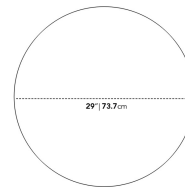

### Dimensions

29 in x 29 in x 11 in (Width x Depth x Height)

### Additional Dimensions

36 in x 36 in x 11 in - (36" | 91cm Size, Black Concrete Surfaces)

All measurements are approximations.

Gallus Coffee Table 29"

Gallus Coffee Table 36"