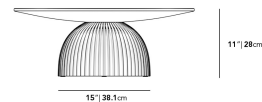

### Dimensions

29 in x 29 in x 11 in (Width x Depth x Height)

### Additional Dimensions

36 in x 36 in x 11 in - (36" | 91cm Size, Black Concrete Surfaces)

All measurements are approximations.

Gallus Coffee Table 29"

Gallus Coffee Table 36"