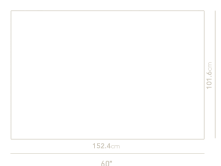

Natural markings and spots may vary

Dimensions

40 in x 40 in x 9.4 in (Width x Depth x Height)

Additional Dimensions

60 in x 40 in x 9.4 in - (Matte Black - Liza Coffee Table Base Options, 40" x 60" | 102 x 152cm Size, Viola Marble Surfaces)

60 in x 40 in x 9.4 in - (Matte Black - Liza Coffee Table Base Options, 40" x 60" | 102 x 152cm Size, White Travertine Surfaces)

60 in x 40 in x 9.4 in - (Matte Black - Liza Coffee Table Base Options, 40" x 60" | 102 x 152cm Size, Silver Travertine Surfaces)

All measurements are approximations.

Liza Coffee Table Indoor - 40x40

Liza Coffee Table Indoor - 60x40

[Assembly Instructions](#)

[roveconcepts.com](#) • 225-34 West 7th Ave, Vancouver, BC, Canada V5Y 1L6 • 1.800.705.6217