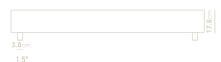

Natural markings and spots may vary

Dimensions

40 in x 40 in x 9.4 in (Width x Depth x Height)

Additional Dimensions

60 in x 40 in x 9.4 in - (Matte Black - Liza Coffee Table Base Options, 40" x 60" | 102 x 152cm Size, Viola Marble Surfaces)

60 in x 40 in x 9.4 in - (Matte Black - Liza Coffee Table Base Options, 40" x 60" | 102 x 152cm Size, White Travertine Surfaces)

60 in x 40 in x 9.4 in - (Matte Black - Liza Coffee Table Base Options, 40" x 60" | 102 x 152cm Size, Silver Travertine Surfaces)

All measurements are approximations.

Liza Coffee Table Indoor - 40x40

Liza Coffee Table Indoor - 60x40

[Assembly Instructions](#)

[roveconcepts.com](#) • 225-34 West 7th Ave, Vancouver, BC, Canada V5Y 1L6 • 1.800.705.6217