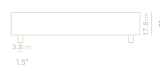

Natural markings and spots may vary

Dimensions

40 in x 40 in x 9.4 in (Width x Depth x Height)

Additional Dimensions

60 in x 40 in x 9.4 in - (Matte Black - Liza Coffee Table Base Options, 40" x 60" | 102 x 152cm Size, Viola Marble Surfaces)

60 in x 40 in x 9.4 in - (Matte Black - Liza Coffee Table Base Options, 40" x 60" | 102 x 152cm Size, White Travertine Surfaces)

60 in x 40 in x 9.4 in - (Matte Black - Liza Coffee Table Base Options, 40" x 60" | 102 x 152cm Size, Silver Travertine Surfaces)

All measurements are approximations.

Liza Coffee Table Indoor - 40x40

Liza Coffee Table Indoor - 60x40

[Assembly Instructions](#)

[roveconcepts.com](#) • 225-34 West 7th Ave, Vancouver, BC, Canada V5Y 1L6 • 1.800.705.6217